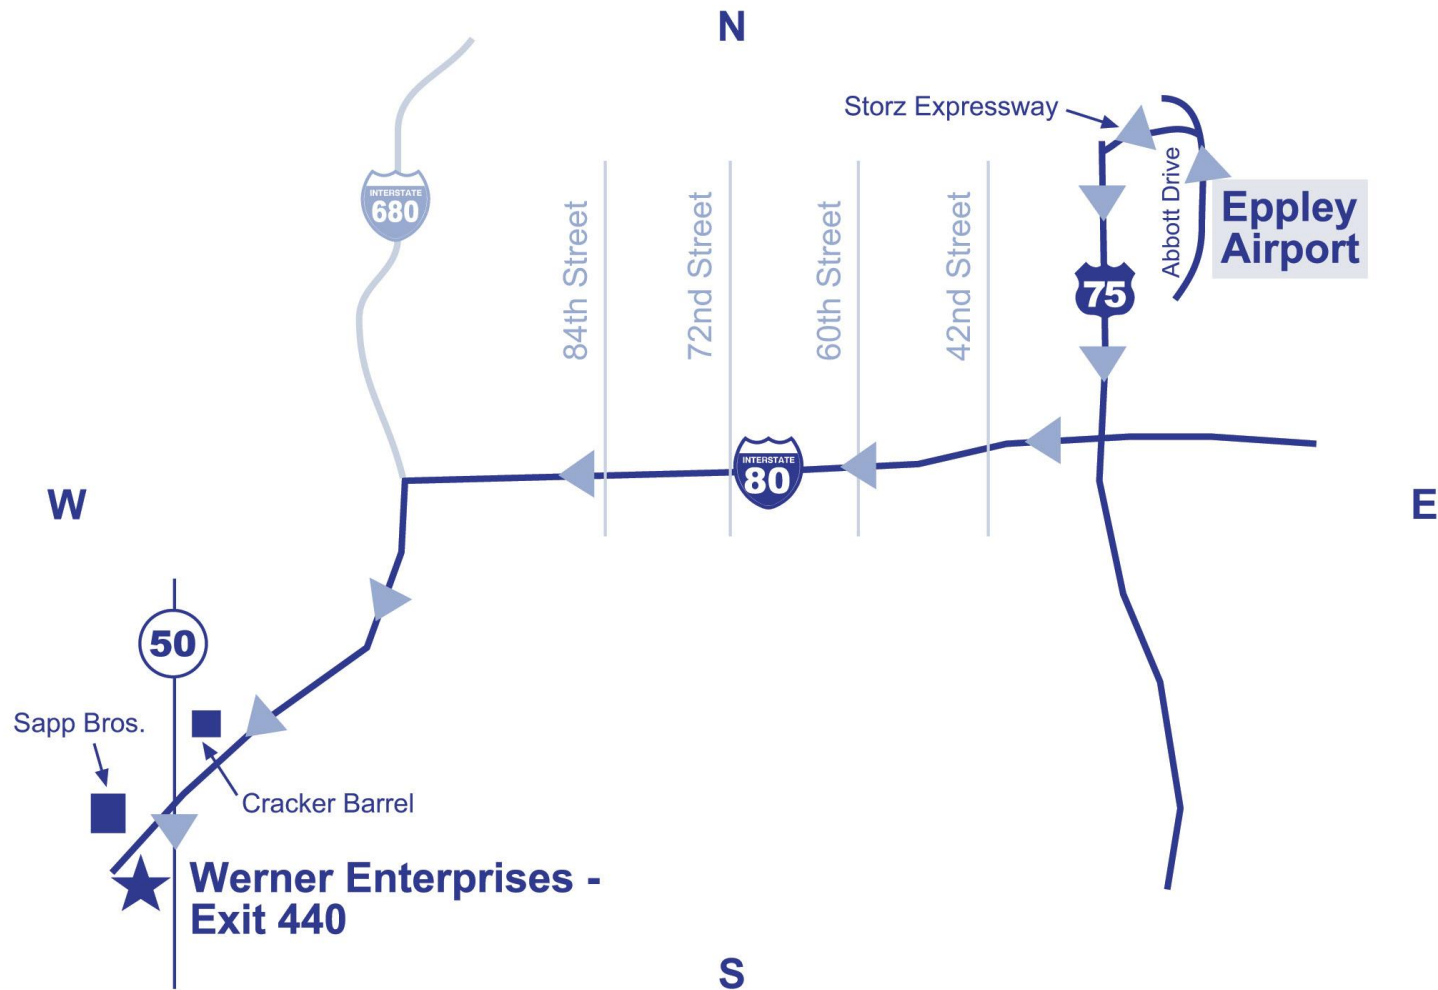

## Directions for Eppley Field to Werner Enterprises

When leaving Eppley Airfield, turn right onto Abbott Drive. Turn slight left onto Storz Expressway. Take Storz Expressway towards 30th Street. Turn left onto US Hwy 75 South. Take the I-80 West exit, exit number 452C, towards Lincoln. Merge onto I-80 W. Take the NE Hwy 50 exit, exit number 440, towards Springfield/Louisville. Turn left onto NE Hwy 50. At second set of lights, turn right onto Frontier Road and follow it around to Werner Enterprises.